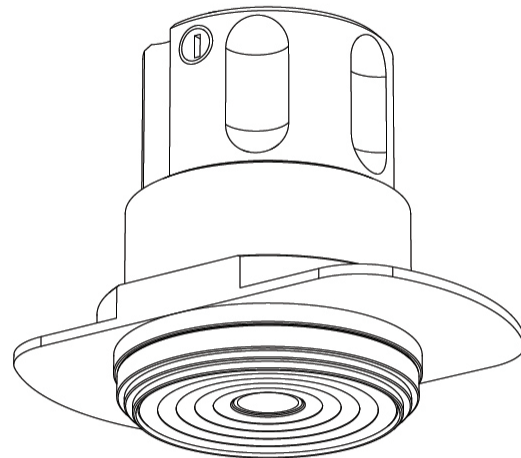

58mm 2 5/16"